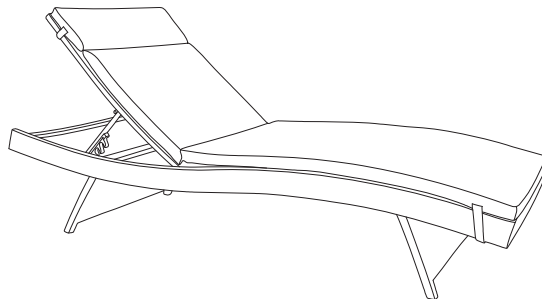

Outdoor Wicker Chaise Lounge
CO7144

PART LIST

A 	B 
Chaise Base 1 PC	Cushion 1 PC