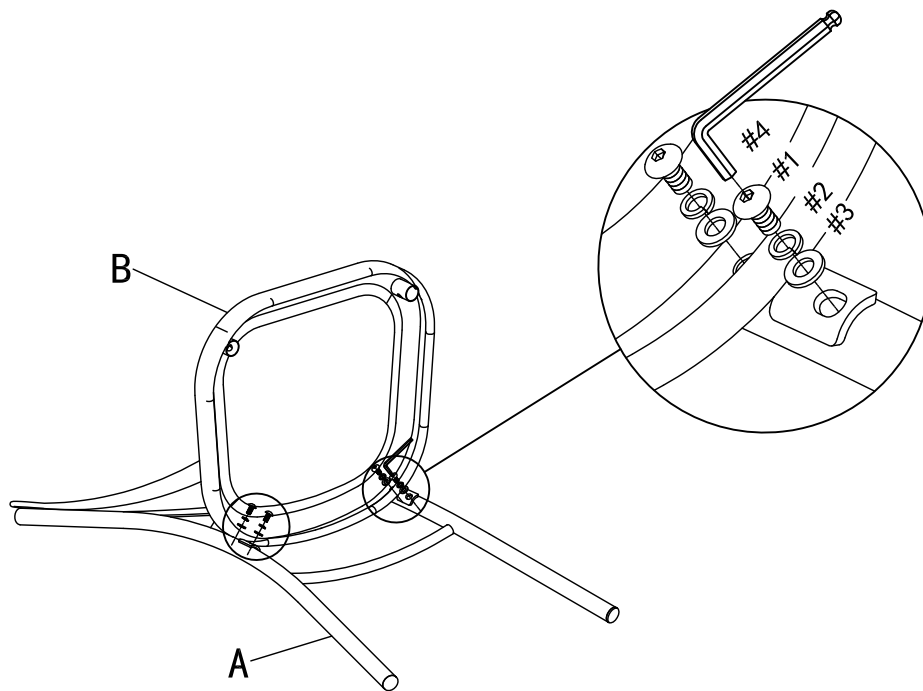

Dining Chair
CF500620

PART LIST

<div data-bbox="129 118 177 170" data-label="Text">A</div> 	<div data-bbox="397 118 445 170" data-label="Text">B</div> 	<div data-bbox="665 118 713 170" data-label="Text">C</div> 	<div data-bbox="933 118 981 170" data-label="Text">D</div> 
<p>Back 1 PC</p>	<p>Seat 1 PC</p>	<p>Stretcher 1 PC</p>	<p>Front Leg 2 PCS</p>

HARDWARE LIST

<div data-bbox="129 654 177 705" data-label="Text">#1</div>  <p>1/4"x5/8"L</p>	<div data-bbox="397 654 445 705" data-label="Text">#2</div>  <p>φ10.5xφ7.0x1.5</p>	<div data-bbox="665 654 713 705" data-label="Text">#3</div>  <p>φ16xφ7.0x1.5</p>	<div data-bbox="933 654 981 705" data-label="Text">#4</div>  <p>M4</p>
<p>Bolt 10 PCS (Extra 1)</p>	<p>Spring Washer 10 PCS (Extra 1)</p>	<p>Flat Washer 10 PCS (Extra 1)</p>	<p>Allen Wrench 1 PC</p>

Step 1. Lay back (part A) down on a soft flat surface, such as carpet. Attach seat (part B) to back (part A) using bolts (part #1), spring washers (part #2), flat washers (part #3) and allen wrench (part #4).

NOTE: Please do not fully tighten bolts until unit is fully assembled.

- #1  x 4
- #2  x 4
- #3  x 4
- #4  x 1

Step 2. Attach stretcher (part C) to back (part A) using bolts (part #1), spring washers (part #2), flat washers (part #3) and allen wrench (part #4).