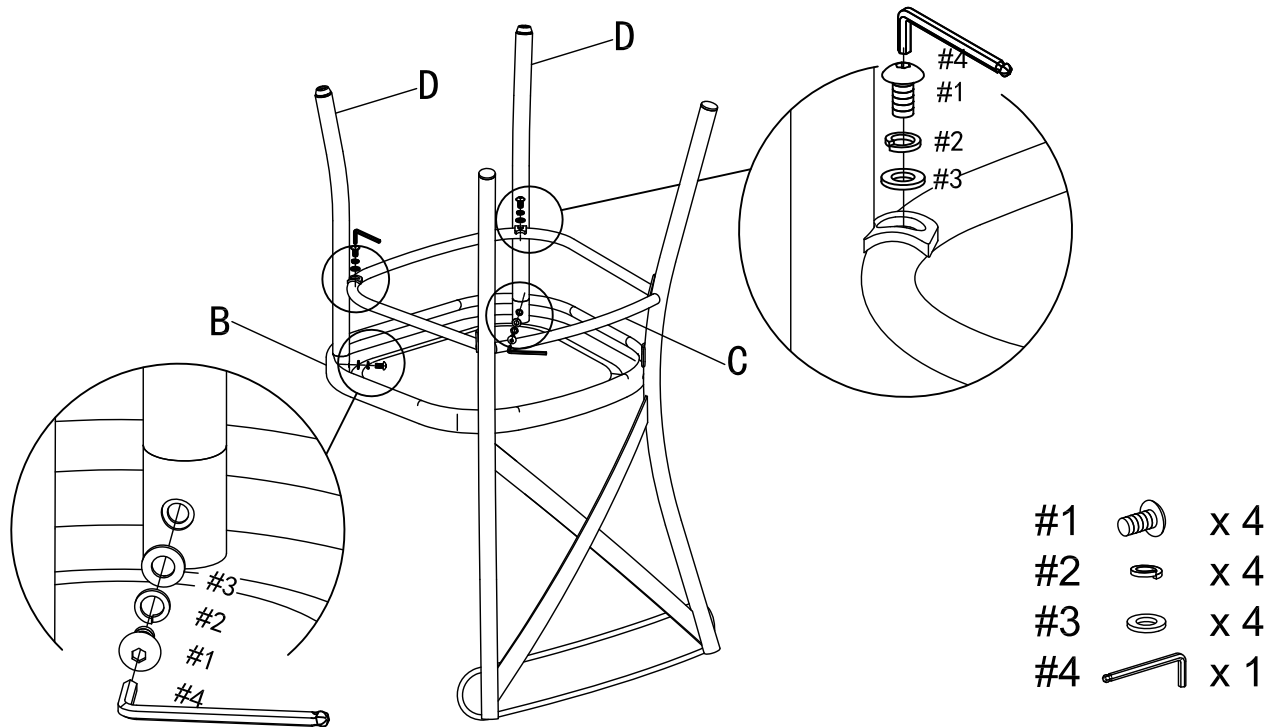

Step 3. Attach front legs (part D) to seat (part B) and stretcher (part C) using bolts (part #1), spring washers (part #2), flat washers (part #3) and allen wrench (part #4).

NOTE: Please fully tighten all bolts at this time.

Step 4. Carefully turn unit upright. Repeat steps 1-3 to assemble remaining chair.